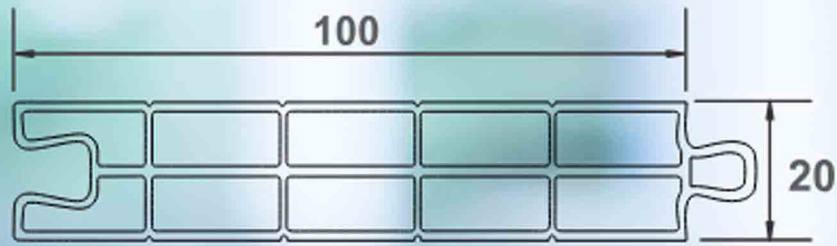

BEST CONSTRUCTION EQUIPMENT PRODUCER

Door Sash

پروفیل باز شو درب

Profile Colors

White / Brown / Black

SIERRA

BEST CONSTRUCTION EQUIPMENT PRODUCER

Panel