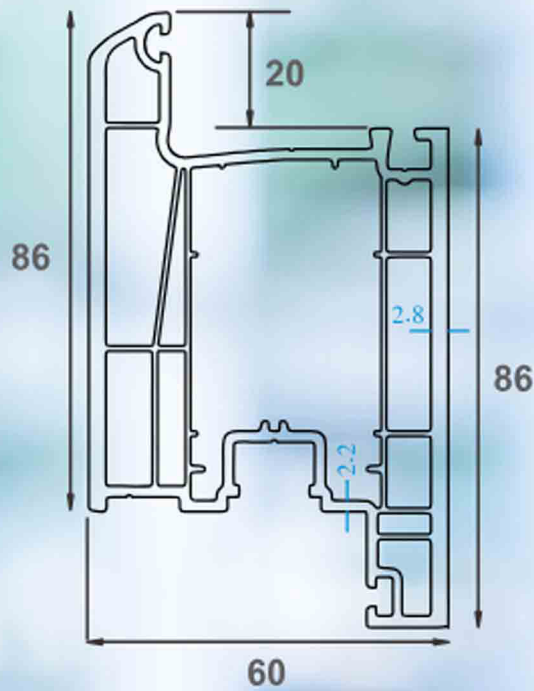

BEST CONSTRUCTION EQUIPMENT PRODUCER

Door Sash

پروفیل باز شو درب

Profile Colors

White / Brown / Black

SIERRA

BEST CONSTRUCTION EQUIPMENT PRODUCER

Panel