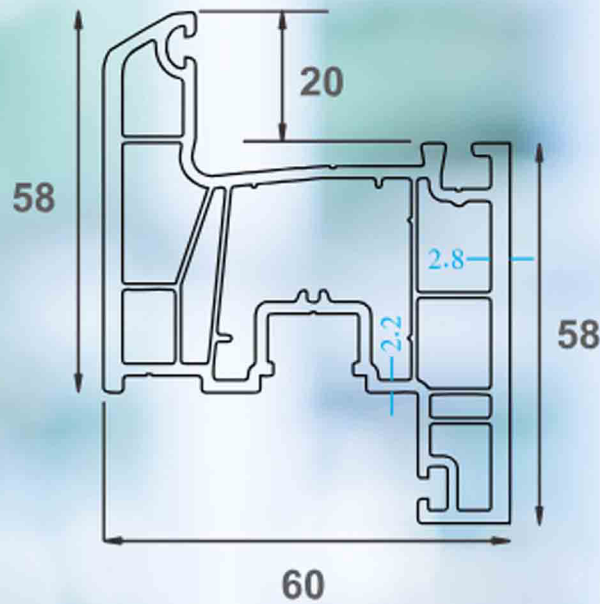

SIERRA

BEST CONSTRUCTION EQUIPMENT PRODUCER

Window Sash

پروفیل باز شو پنجره

Profile Colors

White / Brown / Black