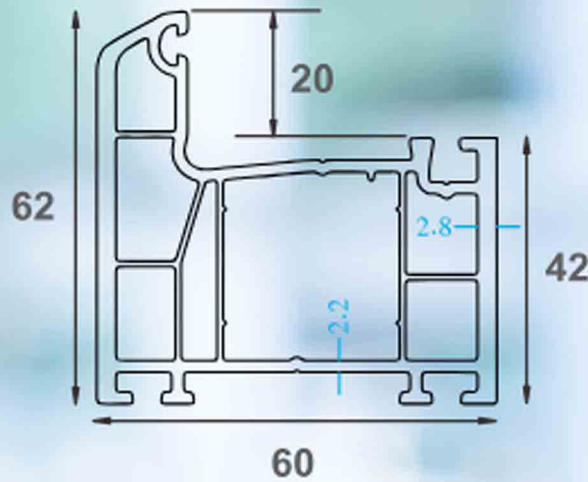

SIERRA

BEST CONSTRUCTION EQUIPMENT PRODUCER

FRAME

پروفیل قاب

Profile Colors

White / Brown / Black